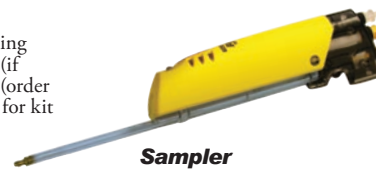

Sampler
Motorized Sampling Pump

March 2008/5062-20